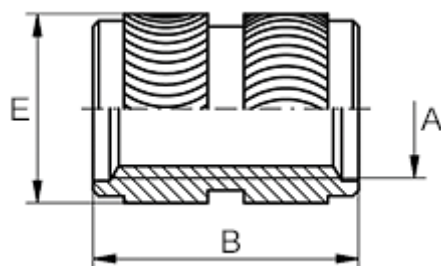

Data Sheet

Article number: 12863000035800
Description: KLEE coil 863 000 035.800
M3,5 Brass

Measures

Female thread A	= M3,5
Length B	= 7.2
Min distance to edge	= 2.2
Outer diameter E	= 5.2
Recommended bore diameter W +0.1	= 4.8